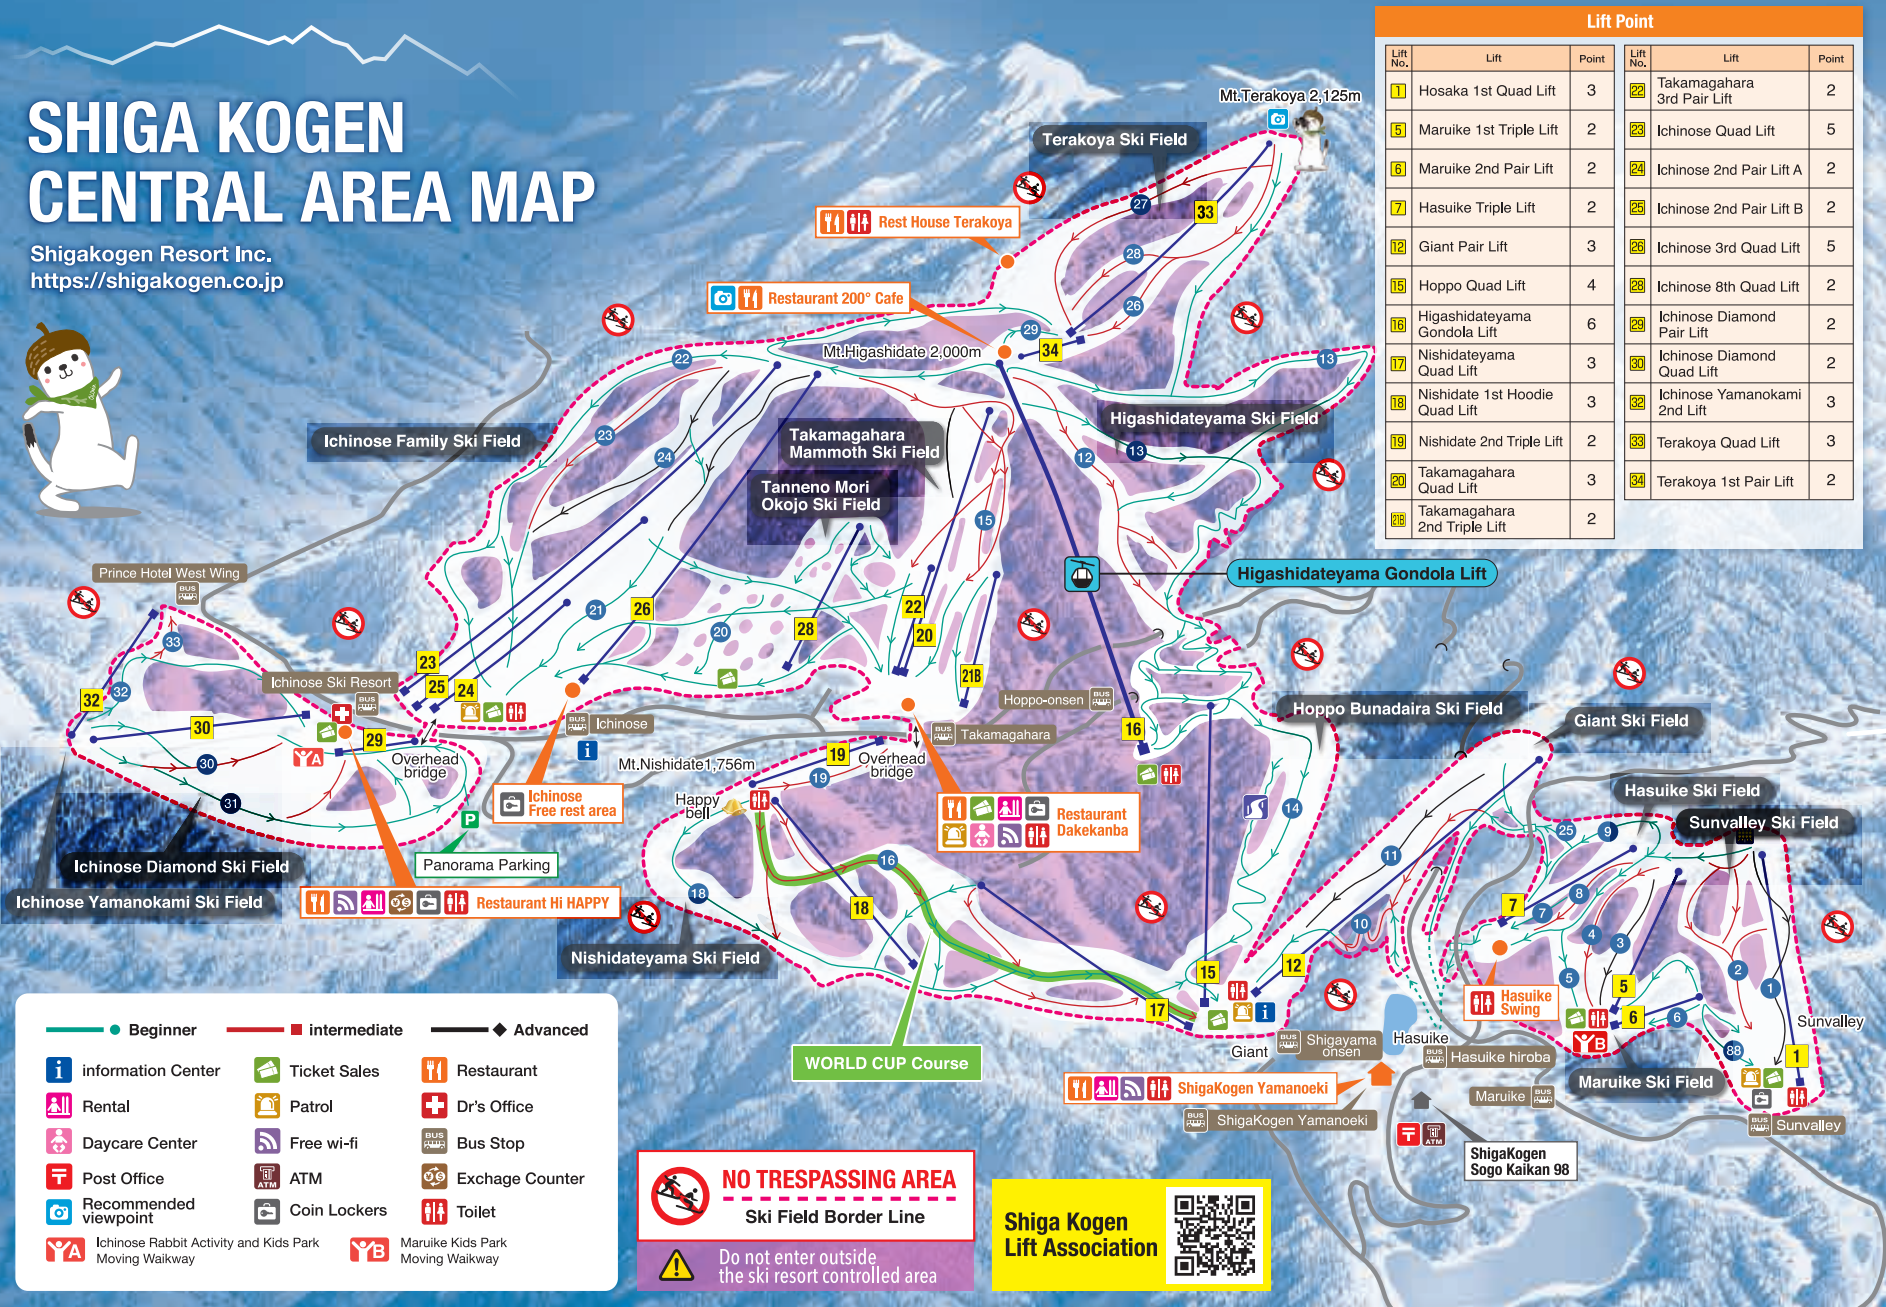

SHIGA KOGEN CENTRAL AREA MAP

Shigakogen Resort Inc.
https://shigakogen.co.jp

Lift Point					
Lift No.	Lift	Point	Lift No.	Lift	Point
11	Hosaka 1st Quad Lift	3	22	Takamagahara 3rd Pair Lift	2
5	Maruike 1st Triple Lift	2	23	Ichinose Quad Lift	5
6	Maruike 2nd Pair Lift	2	24	Ichinose 2nd Pair Lift A	2
7	Hasuike Triple Lift	2	25	Ichinose 2nd Pair Lift B	2
12	Giant Pair Lift	3	26	Ichinose 3rd Quad Lift	5
15	Hoppo Quad Lift	4	27	Ichinose 8th Quad Lift	2
16	Higashidateyama Gondola Lift	6	28	Ichinose Diamond Pair Lift	2
17	Nishidateyama Quad Lift	3	29	Ichinose Diamond Quad Lift	2
18	Nishidate 1st Hoodie Quad Lift	3	30	Ichinose Yamanokami 2nd Lift	3
19	Nishidate 2nd Triple Lift	2	31	Terakoya Quad Lift	3
20	Takamagahara Quad Lift	3	32	Terakoya 1st Pair Lift	2
21	Takamagahara 2nd Triple Lift	2			

● Beginner ■ Intermediate ◆ Advanced

Information Center	Ticket Sales	Restaurant
Rental	Patrol	Dr's Office
Daycare Center	Free wi-fi	Bus Stop
Post Office	ATM	Exchange Counter
Recommended viewpoint	Coin Lockers	Toilet
Ichinose Rabbit Activity and Kids Park Moving Walkway	Maruike Kids Park Moving Walkway	

NO TRESPASSING AREA

Ski Field Border Line

Do not enter outside the ski resort controlled area

Shiga Kogen Lift Association